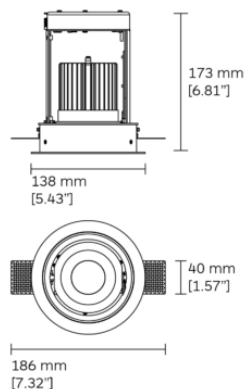

Moto-Colosseo 120 - Trim

ORDERING CODE: M579BC32-903012D110

Ø127 mm

DESCRIPTION

Motorized fully adjustable round recessed luminaire. Mounting trim, light head and snout are made of cast aluminium. Moto-Colosseo is available in 2 different light head diameters: 90mm and 120mm. The luminaire includes brackets for trim/trimless installation on ceiling thickness 6-15 mm. Two remote controlled DC motors drive the movements of the fixture. The fixture are rotatable horizontally 350° and, tiltable vertically in two directions up to 30°. The movements of the fixture, as well as the intensity and the colour tuning of the light, are controlled via CASAMBI™ application.

OPTIC

Lens.
Narrow, medium and wide beam angle available.

ELECTRICAL / LED DRIVER

D1 - 0-10V Dim

PRODUCT CODE	LIGHT SOURCE CODE	-	CRI	CCT	BEAM ANGLE (BA°)	DRIVER OPTIONS	FINISH
M579	BC32	-	90	30	12	D1	10 - Black